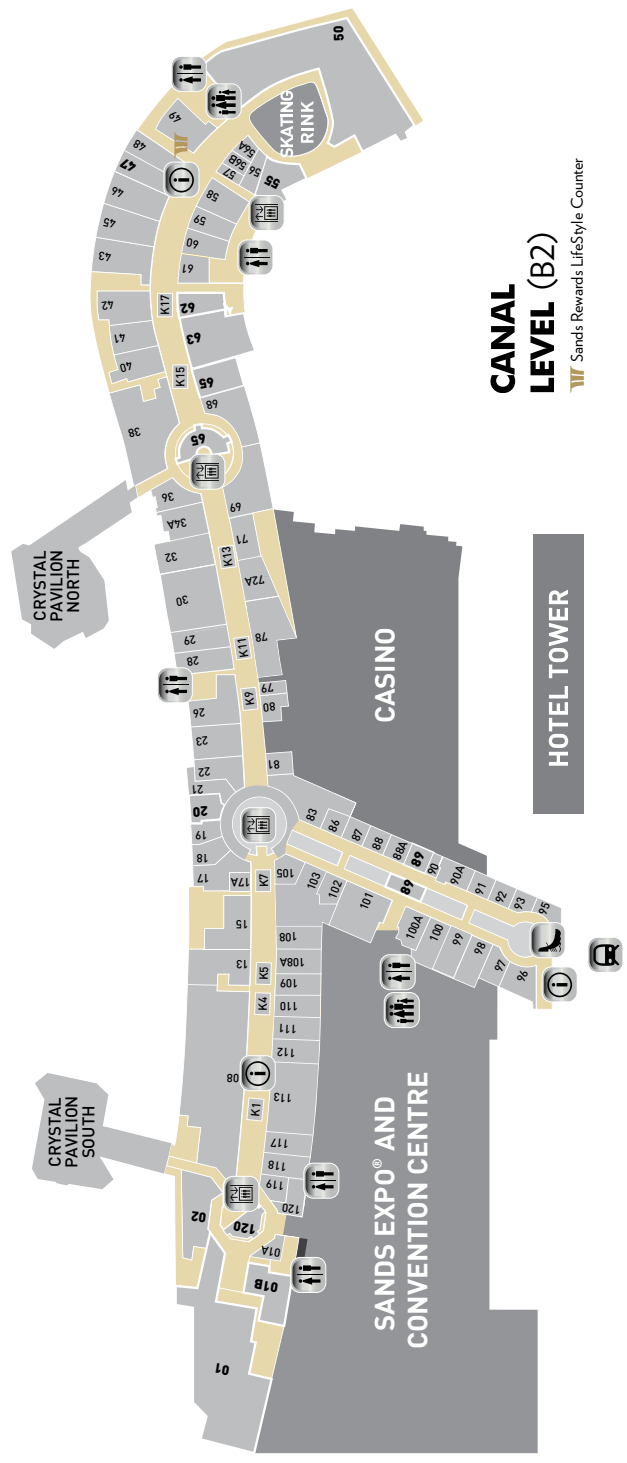

CASINO LEVEL (B2M)

GALLERIA LEVEL (B1)

Sands Rewards LifeStyle Counter

HOTEL TOWER

CANAL LEVEL (B2)

Sands Rewards LifeStyle Counter

HOTEL TOWER

HOTEL TOWER

BAY LEVEL (L1)

HOTEL TOWER

ATRIUM LEVEL (L2)

MORE REWARDS & DISCOUNTS

Access more privileges and earn or redeem rewards at over 175 outlets including dining, shopping, attractions and hotel stay.

Up to 50% savings on attractions