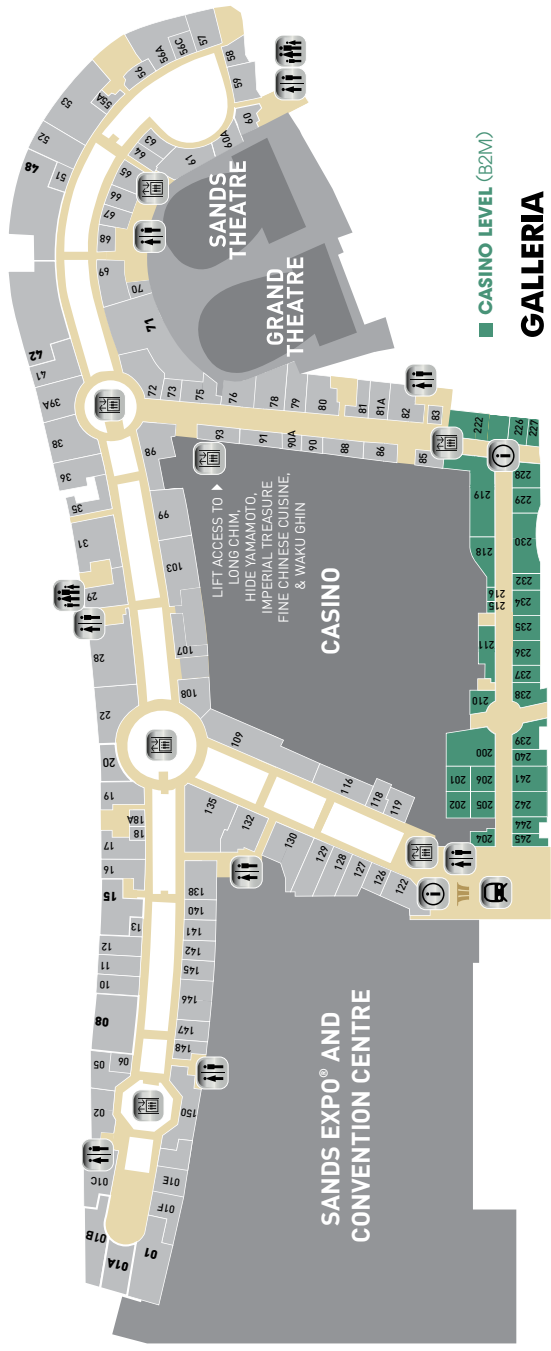

CASINO LEVEL (B2M)

GALLERIA LEVEL (B1)

Sands Rewards LifeStyle Counter

HOTEL TOWER

CANAL LEVEL (B2)

Sands Rewards LifeStyle Counter

HOTEL TOWER

HOTEL TOWER

BAY LEVEL (L1)

HOTEL TOWER

ATRIUM LEVEL (L2)

MORE REWARDS & DISCOUNTS

Access more privileges and earn or redeem rewards at over 175 outlets including dining, shopping, attractions and hotel stay.

Up to 50% savings on attractions