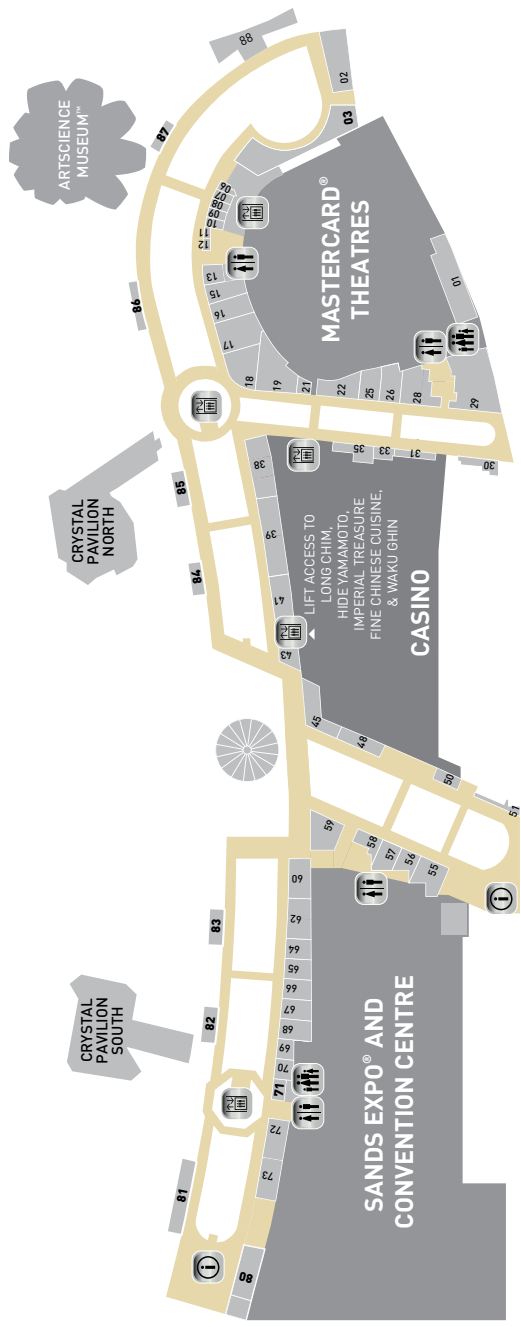

CASINO LEVEL (B2M)

GALLERIA LEVEL (B1)

Sands Rewards LifeStyle Counter

HOTEL TOWER

CANAL LEVEL (B2)

Sands Rewards LifeStyle Counter

HOTEL TOWER

HOTEL TOWER

BAY LEVEL (L1)

HOTEL TOWER

ATRIUM LEVEL (L2)

MORE REWARDS & DISCOUNTS

Access more privileges and earn or redeem rewards at over 175 outlets including dining, shopping, attractions and hotel stay.

Up to 50% savings on attractions